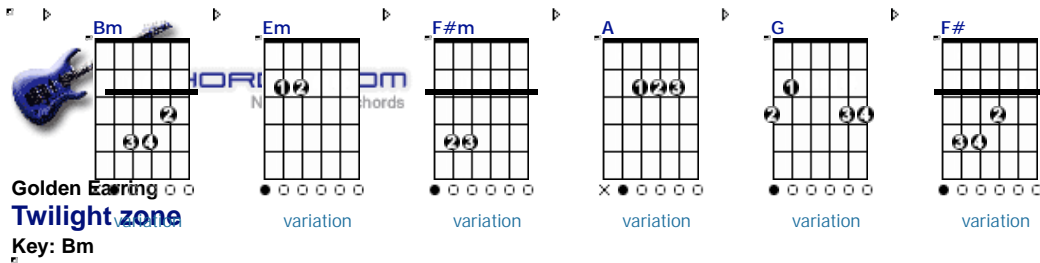

Twilight zone Tab by Golden Earring - E-Chords

Somewhere in a lonely hotel room there's a guy starting to realise that his eternal fate has turned his back on him.  
It's 2 am. Verse 1

**Bm** **Em**  
It's 2 A.M., The fear has gone. I'm sitting here waiting the gun still warm  
**F#m** **Bm**  
Maybe my connection is tired of taking chances. (Barry) Yeah, there's a storm  
**Em**  
On the loose, sirens in my head wrapped up in silence all circuits are dead  
**F#m** **Bm**  
Cannot decode my whole life spins into a frenzy

**Bm** **A**  
(George) Help, I'm stepping into the twilight zone (Barry) place is a madhouse  
**G**  
feels like being cloned. My beacon's been moved under moon and star (George)  
**F#** **Bm**  
Where am I to go now that I've gone too far yeah Help, I'm stepping into  
**A**  
the twilight zone (Barry) place is a madhouse feels like being cloned my  
**G** **F#**  
beacon's been moved under moon and star (George) Where am I to go new that I've  
**G** **Em**  
gone too far (Barry) Soon you'll come to know When the bullet hits the

**Bm** **G** **Em**  
bone Soon you'll come to know When the bullet hits the bone

Verse 2

**Bm**  
I'm falling down a spiral destination unknown  
**Em**  
Double crossed messenger all alone  
**F#m** **Bm**  
Can't get no connection, can't get through where are you

Well the night weights heavy in his guilty mind  
**Em** **F#m**  
This far from the border line and when the hitman comes  
**Bm**  
He knows damn well he has been cheated and he says:

Refrain

Twilight zone Tab by Golden Earring - E-Chords