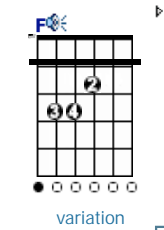

Elvis Presley

◀ Proud Mary ▶

**Guitar Chord**   **Keyboard Chord**

chord added by **presleyro** ★  
help us with 5 chord(s)

[more Elvis Presley, Proud Mary tabs at GuitarAndTabs and 911Tabs](#)

**Intro:** C A C A  
C A G F D

**D**  
Left a good job in the city,  
workin' for the man every night and day  
and I never lost one minute of sleepin',  
worryin' 'bout the way things might have been.

**A**  
Big wheel a-keep on turnin'  
**Bm**  
Proud Mary keep on burnin',

**D**  
Roll - in', rollin', rollin' on the river

**D**  
Cleaned a lot of plates in Memphis,  
pumped a lot of pain down in New Orleans,  
But I never saw the good side of the city,  
till I hitched a ride on a river boat queen.

**A** **Bm**  
Big wheel a-keep on turnin, Proud Mary keep on burnin',  
**D**  
roll - in, rollin, rollin on the river.

intro

solo

**D**  
roll - in, rollin, rollin on the river.

intro

**D**  
if you come down to the river,  
bet you're gonna find some people who live,  
you don't have to worry, cause you have no money,