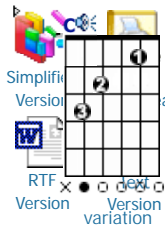

Elvis Presley

◀ Proud Mary ▶

**Guitar Chord**   **Keyboard Chord**

chord added by **presleyro** ★  
help us with 5 chord(s)

[more Elvis Presley, Proud Mary tabs at GuitarAndTabs and 911Tabs](#)

**Intro:** C A C A  
C A G F D

**D**  
Roll - in', rollin', rollin' on the river

**D**  
Cleaned a lot of plates in Memphis,  
pumped a lot of pain down in New Orleans,  
But I never saw the good side of the city,  
till I hitched a ride on a river boat queen.

**A** **Bm**  
Big wheel a-keep on turnin, Proud Mary keep on burnin',  
**D**  
roll - in, rollin, rollin on the river.

intro

solo

**D**  
roll - in, rollin, rollin on the river.

intro

**D**  
if you come down to the river,  
bet you're gonna find some people who live,  
you don't have to worry, cause you have no money,