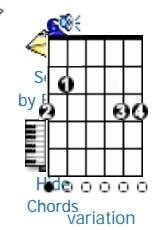

Elvis Presley

◀ Proud Mary ▶

**Guitar Chord**   **Keyboard Chord**

chord added by **presleyro** ★  
help us with 5 chord(s)

[more Elvis Presley, Proud Mary tabs at GuitarAndTabs and 911Tabs](#)

**Intro:** C A C A  
C A G F D

**D**  
Left a good job in the city,  
workin' for the man every night and day  
and I never lost one minute of sleepin',  
worryin' 'bout the way things might have been.

**A**  
Big wheel a-keep on turnin'  
**Bm**  
Proud Mary keep on burnin',

**D**  
Roll - in', rollin', rollin' on the river

**D**  
Cleaned a lot of plates in Memphis,  
pumped a lot of pain down in New Orleans,  
But I never saw the good side of the city,  
till I hitched a ride on a river boat queen.

**A** **Bm**  
Big wheel a-keep on turnin, Proud Mary keep on burnin',  
**D**  
roll - in, rollin, rollin on the river.

intro

solo

**D**  
roll - in, rollin, rollin on the river.

intro

**D**  
if you come down to the river,  
bet you're gonna find some people who live,  
you don't have to worry, cause you have no money,