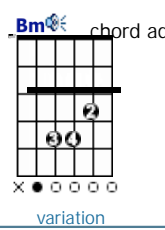

Elvis Presley

◀ Proud Mary ▶

**Guitar Chord**   **Keyboard Chord**

chord added by **presleyro** ★  
help us with 5 chord(s)

[more Elvis Presley, Proud Mary tabs at GuitarAndTabs and 911Tabs](#)

**Intro:** C A C A  
C A G F D

**D**  
Left a good job in the city,  
workin' for the man every night and day  
and I never lost one minute of sleepin',  
worryin' 'bout the way things might have been.

**A**  
Big wheel a-keep on turnin'  
**Bm**  
Proud Mary keep on burnin',

**D**  
Roll - in', rollin', rollin' on the river

**D**  
Cleaned a lot of plates in Memphis,  
pumped a lot of pain down in New Orleans,  
But I never saw the good side of the city,  
till I hitched a ride on a river boat queen.

**A** **Bm**  
Big wheel a-keep on turnin, Proud Mary keep on burnin',  
**D**  
roll - in, rollin, rollin on the river.

intro

solo

**D**  
roll - in, rollin, rollin on the river.

intro

**D**  
if you come down to the river,  
bet you're gonna find some people who live,  
you don't have to worry, cause you have no money,