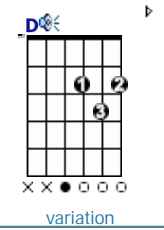

Elvis Presley

◀ Proud Mary ▶

**Guitar Chord**   **Keyboard Chord**

chord added by **presleyro** ★  
help us with 5 chord(s)

[more Elvis Presley, Proud Mary tabs at GuitarAndTabs and 911Tabs](#)

**Intro:** C A C A  
C A G F D

**D**  
Left a good job in the city,  
workin' for the man every night and day  
and I never lost one minute of sleepin',  
worryin' 'bout the way things might have been.

**A**  
Big wheel a-keep on turnin'  
**Bm**  
Proud Mary keep on burnin',

**D**  
Roll - in', rollin', rollin' on the river

**D**  
Cleaned a lot of plates in Memphis,  
pumped a lot of pain down in New Orleans,  
But I never saw the good side of the city,  
till I hitched a ride on a river boat queen.

**A** **Bm**  
Big wheel a-keep on turnin, Proud Mary keep on burnin',  
**D**  
roll - in, rollin, rollin on the river.

intro

solo

**D**  
roll - in, rollin, rollin on the river.

intro

**D**  
if you come down to the river,  
bet you're gonna find some people who live,  
you don't have to worry, cause you have no money,